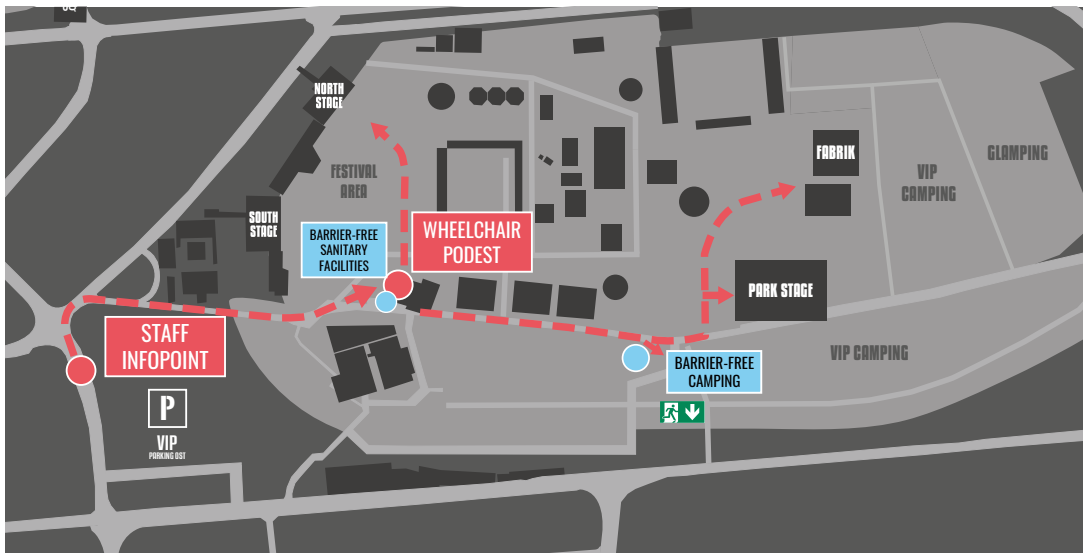

CAMPING

Barrier-free camping area

There is a separate camping area that is adapted to your needs. During the order process, you have the option of a free upgrade for the barrier-free camping area. This upgrade entitles 2-4 people to stay overnight in the barrier-free camping area (area 12m²). This means you can take your accompanying person and other camping buddies with you to the barrier-free camping area.

A maximum of one additional upgrade can be booked for further camping buddies: Valid for 2-4 people for CHF 30 per upgrade.

Sanitary facilities are located on the barrier-free campsite and on the festival site, are signposted and accessible with an Eurokey. Further information about the Eurokey can be found here: [Eurokey informationen](#)

FESTIVAL MAP OVERVIEW

ACCESS PERMISSIONS

Wristband

To ensure access to the relevant areas, visitors with disabilities will receive a special festival wristband. This ensures that only authorised visitors have access to these areas.

Wheelchair platform

To enable all visitors to have a great concert experience, we offer a wheelchair-accessible platform. Please note that due to space limitations, there is room for only one accompanying person.

Barrier-free sanitary facilities

Barrier-free sanitary facilities are available near the VIP Tower, where also the wheelchair platform is located.

This information sheet will be updated during the festival planning process in the event of changes.

Any questions: info@openair-frauenfeld.ch