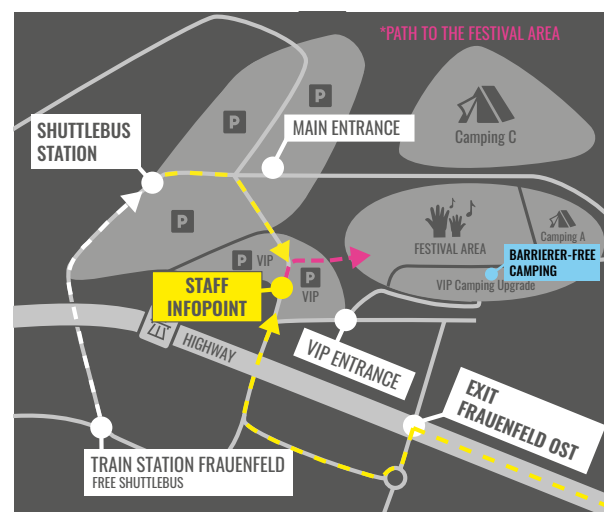

Please consider that the Openair Frauenfeld takes place on an open area. Depending on the weather, maneuvering a wheelchair can sometimes be difficult to impossible. We do our best to make and keep as many paths as wheelchair accessible as possible.

ARRIVAL

Arrival via VIP entrance

Visitors arriving by car can find the car park via the "Frauenfeld Ost" exit on the A7 freeway and follow the signs to "VIP-Parking".

If you are travelling by public transport, you can take the shuttle bus from Frauenfeld railway station. Please note that the end station of the shuttle bus is located near the main entrance. From there, follow the signs to the staff info point to get to the barrier-free entrance.

Parking

Your ticket entitles you to free parking. Please show your ticket to security to get to the parking area.

Wristband

Festival wristbands can only be redeemed at the staff info point. This also applies for the accompanying person.

Barrier-free sanitary facilities

Barrier-free sanitary facilities are available near the VIP Tower, where also the wheelchair platform is located.

This information sheet will be updated during the festival planning process in the event of changes.